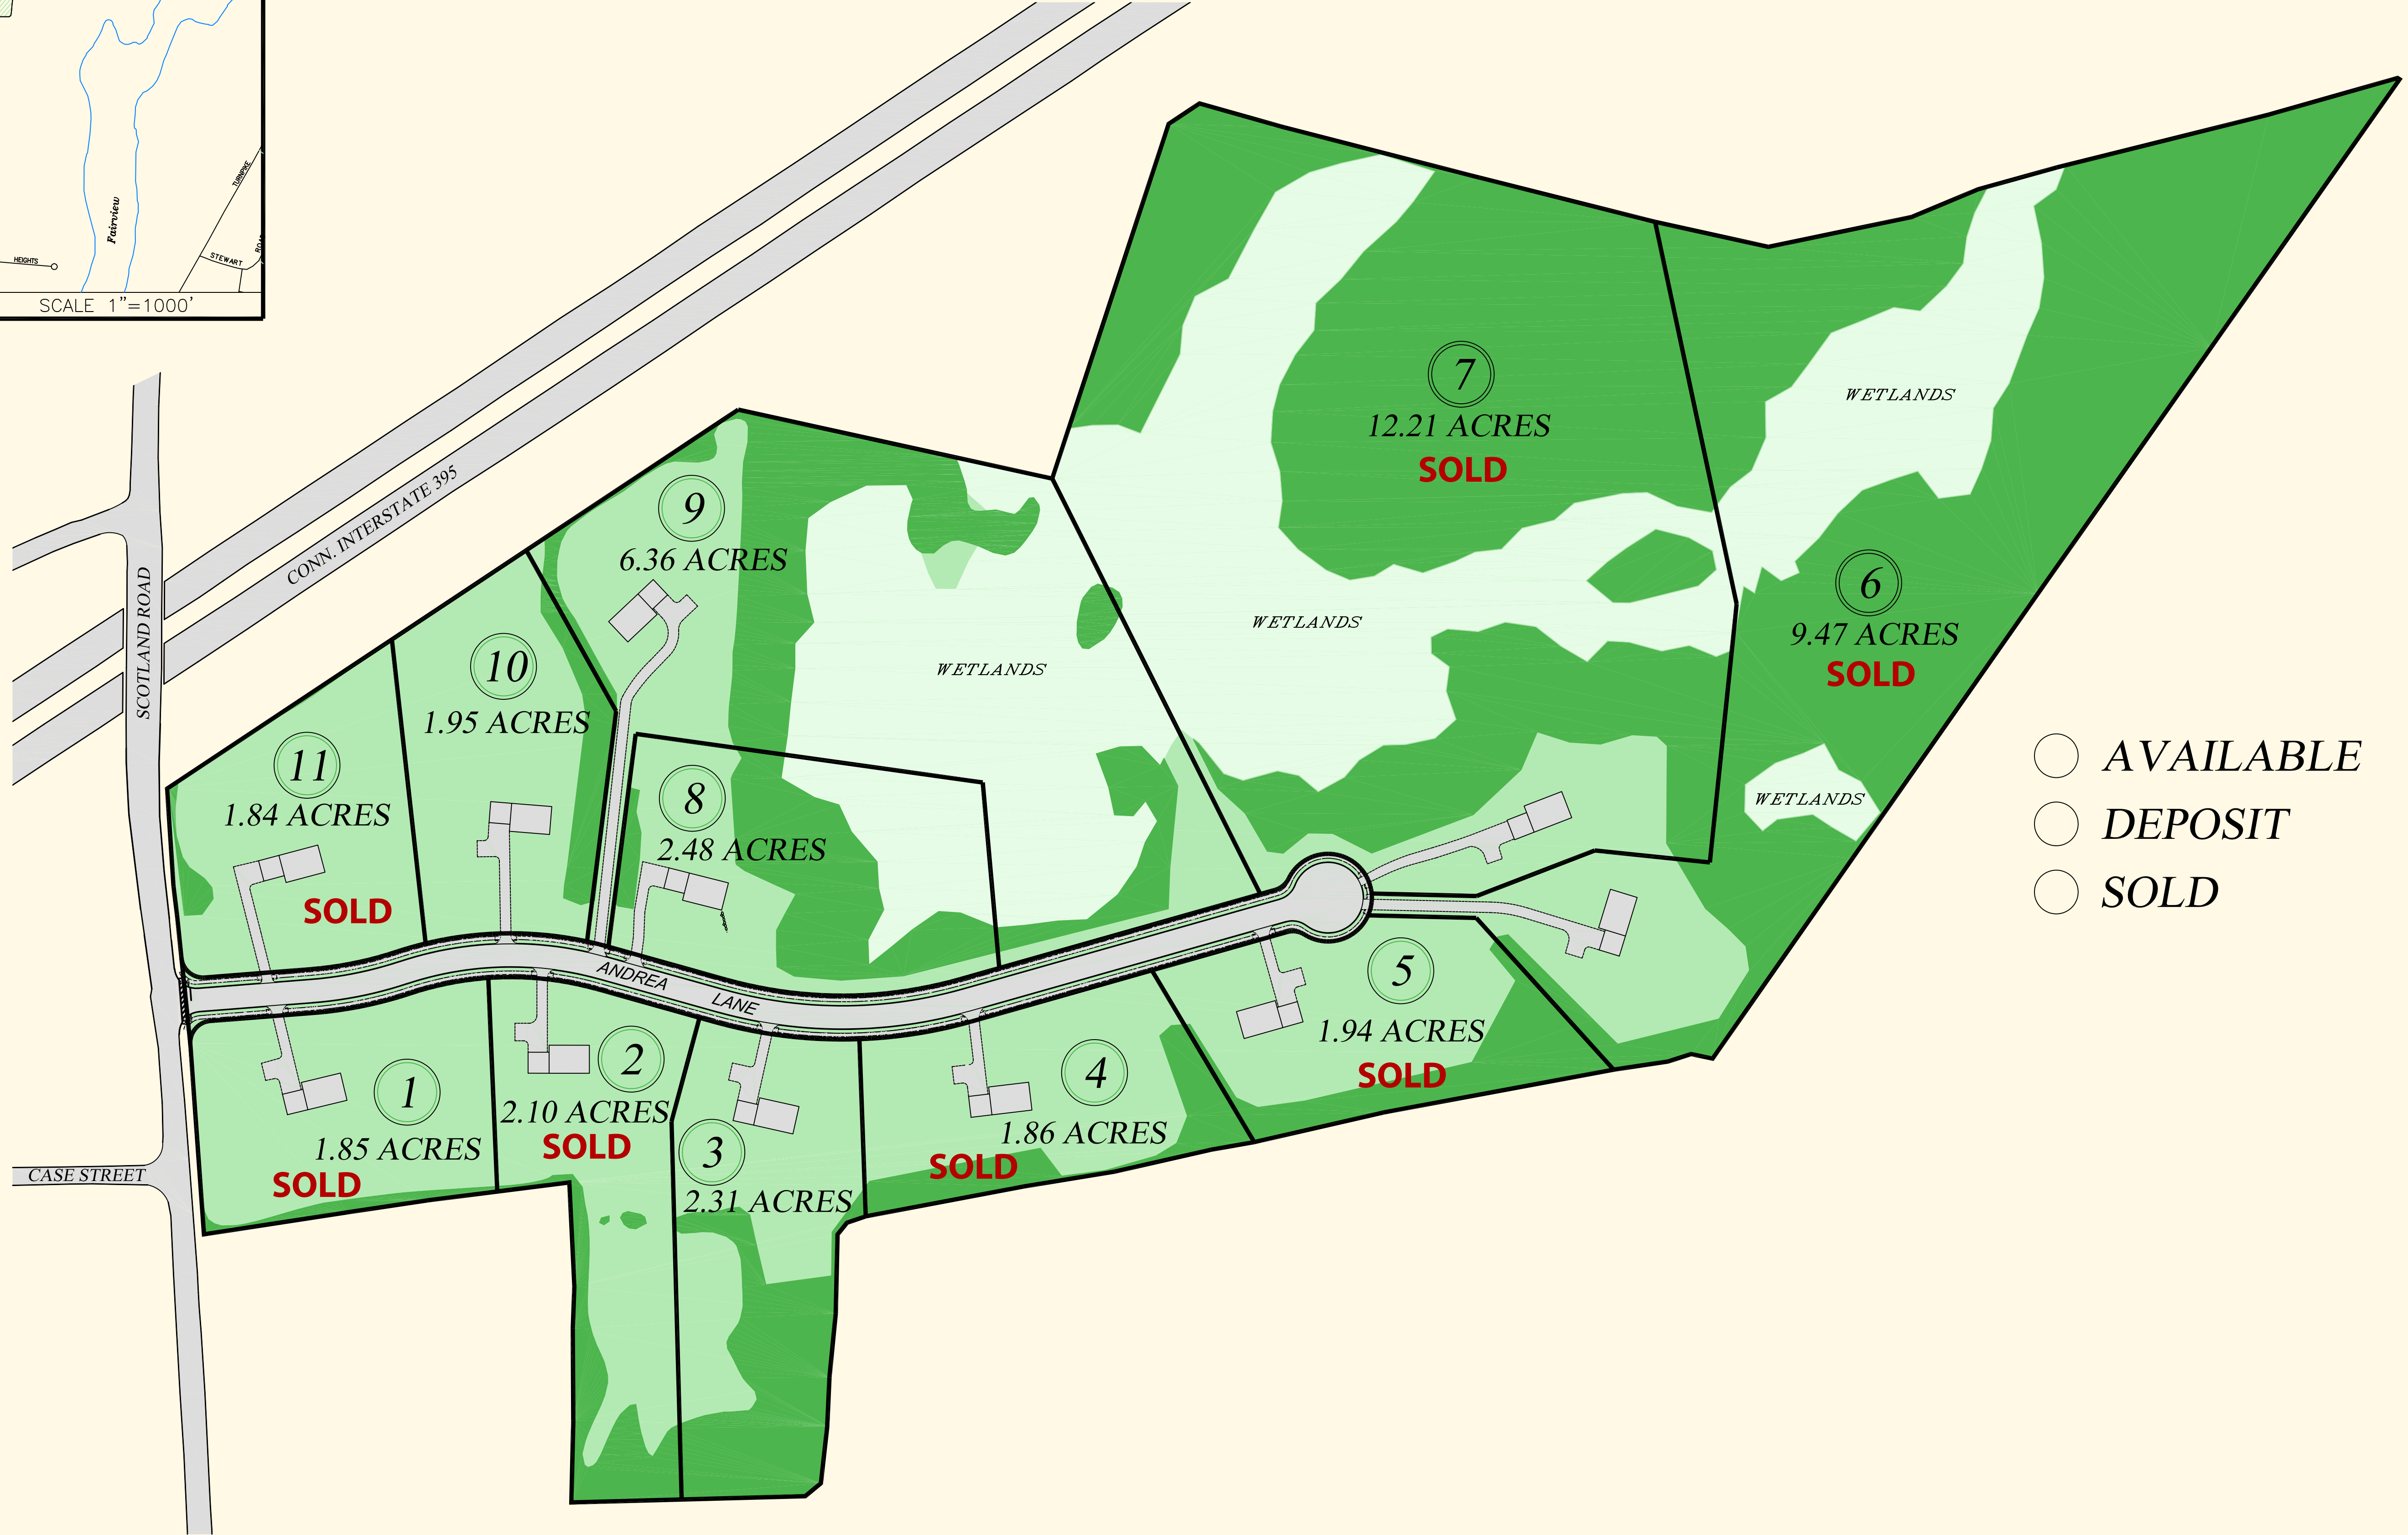

# SCOTLAND ESTATES

- AVAILABLE
- DEPOSIT
- SOLD

**T.M. Builders LLC**  
 General Contracting  
 860-848-8837

**CME Associates, Inc.**  
 formerly CHANDLER, PALMER & KING  
 110 Broadway Norwich, CT 06360 Phone 888-291-3227  
 www.cmeengineering.com Fax 860-886-7801  
 Consulting Engineering, Environmental Science & Surveying